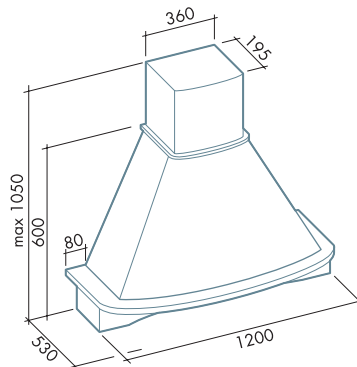

parete/wall