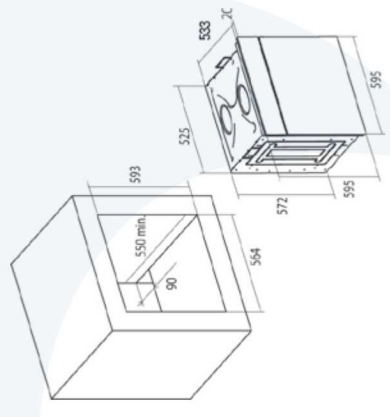

ME 610 PDI

THERMOSTAT: Controllable (50°C - 250°C) mechanical
CAPACITY: 59 Lt
POWER: 2,4 kW

LIGHTING: 1 interior light

5 FUNCTIONS / FONCTIONS

CODE REFERENCE	MODEL MODELE	FINISHING FINITION	DIMENSIONS DIMENSIONS
07001302	ME 610 PDI	s.steel / inox	600 mm

Cool fan door. Push-Pull controls
Porte ventilé. Push-Pull controls

Easy-to-clean interior panoramic door
Porte panoramique intérieure nettoyage facile

Sizes in mm
Dimensions en mm