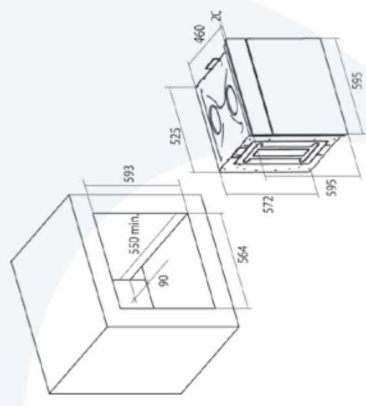

ME 608 I

103

LIGHTING: 1 interior light
THERMOSTAT: Controllable (50°C - 250°C)
 mechanical

CAPACITY: 59 Lt
POWER: 2,4 kW

6 FUNCTIONS / FONCTIONS

CODE REFERENCE	MODEL MODELE	FINISHING FINITION	DIMENSIONS DIMENSIONS
07032305	ME 608 I	s.steel / inox	600 mm

Sizes in mm
 Dimensions en mm