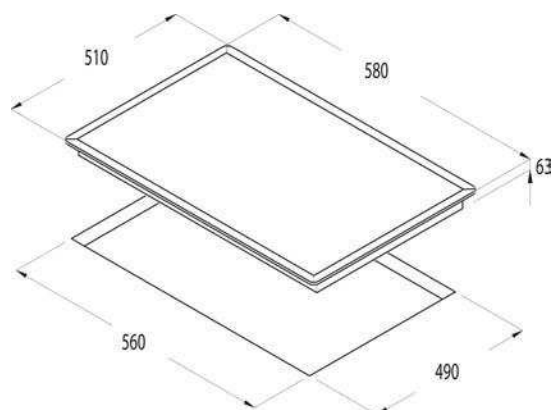

AVT 460

NEW

COOKING AREAS

High Light
 1 of \varnothing 180 of 1,8 Kw
 1 of \varnothing 140 of 1,2Kw
 1 of \varnothing 180 of 1,8Kw
 1 of \varnothing 140 of 1,2Kw

TOTAL POWER

6 KW

POWER SWITCH

9 levels

4 Cooking areas

CODE	MODEL	FINISHING	MEASUREMENTS
08040078	AVT 460	frameless	580 mm